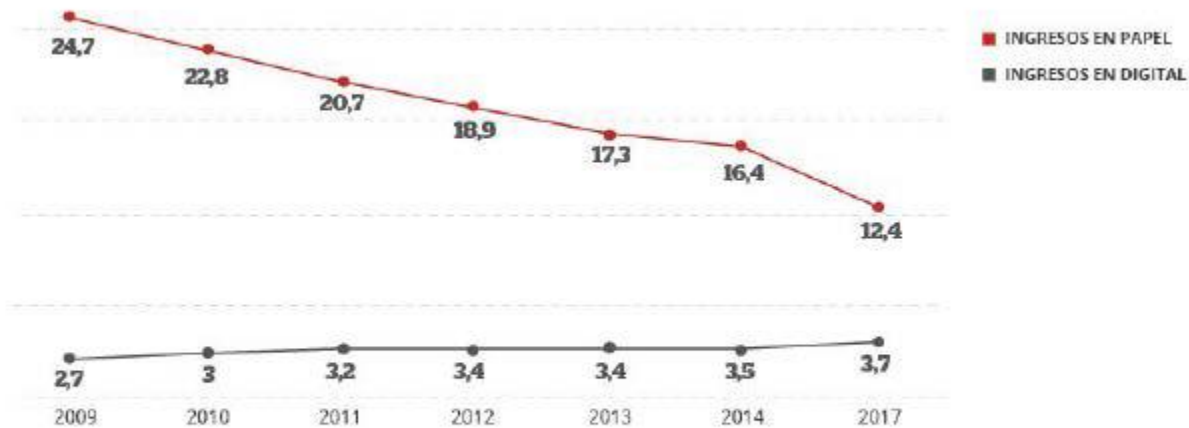

Los ingresos digitales no compensan la caída de la publicidad papel

ingresos publicitarios de los diarios de EE: UU. Papel y Digital (