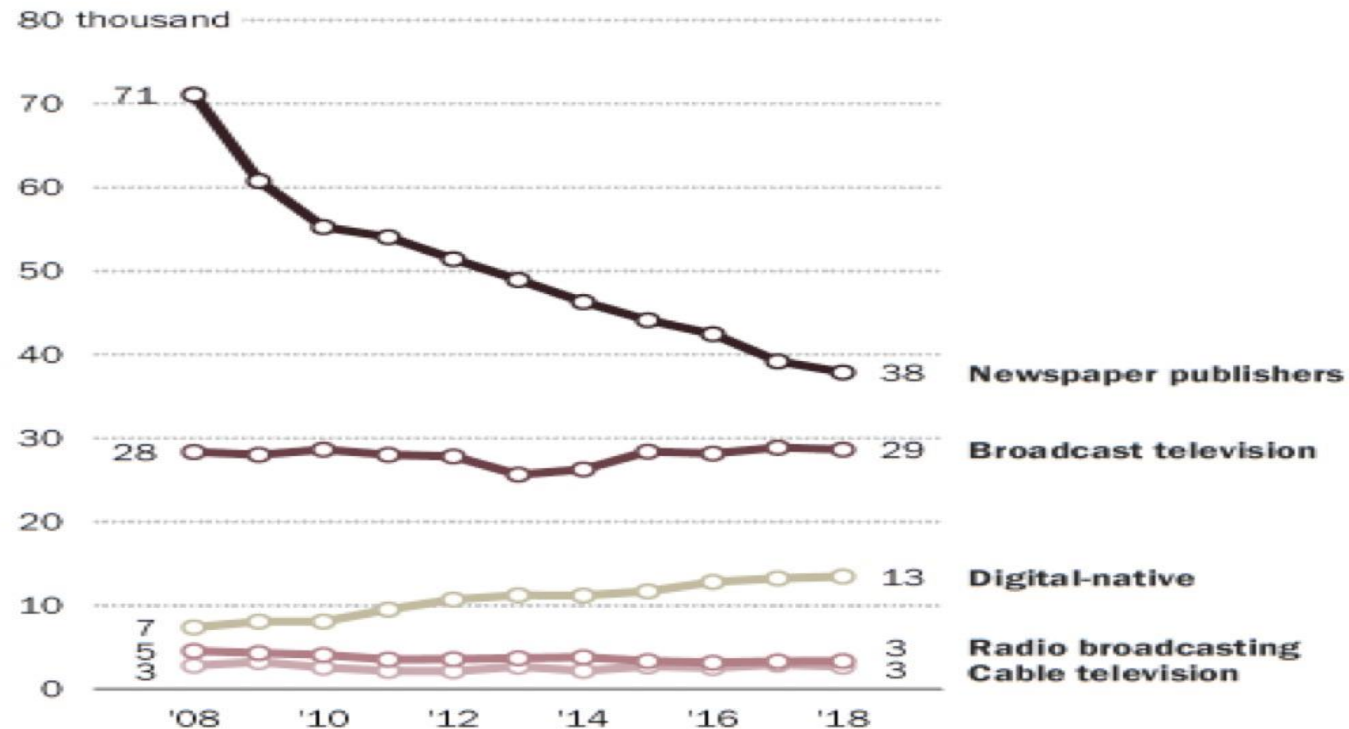

LA GACETA

Circulación neta diaria (cuatro principales y restos de los diarios) en unidades

Medios mas Importantes

Ventas ejemplares anuales en millones

Periodo 2.009-2.019

LA GACETA

Venta de ejemplares anuales en millones

Periodo 2.009-2.019

The number of newsroom employees at U.S. newspapers declined by 47% between 2008 and 2018

Number of U.S. newsroom employees in each news industry, in thousands

Note: The OES survey is designed to produce estimates by combining data collected over a three-year period. Newsroom employees include news analysts, reporters and correspondents; editors; photographers; and television, video and motion picture camera operators and editors. Digital-native sector data is based on "other information services" industry code, whose largest segment is "internet publishing and broadcasting and web search portals."